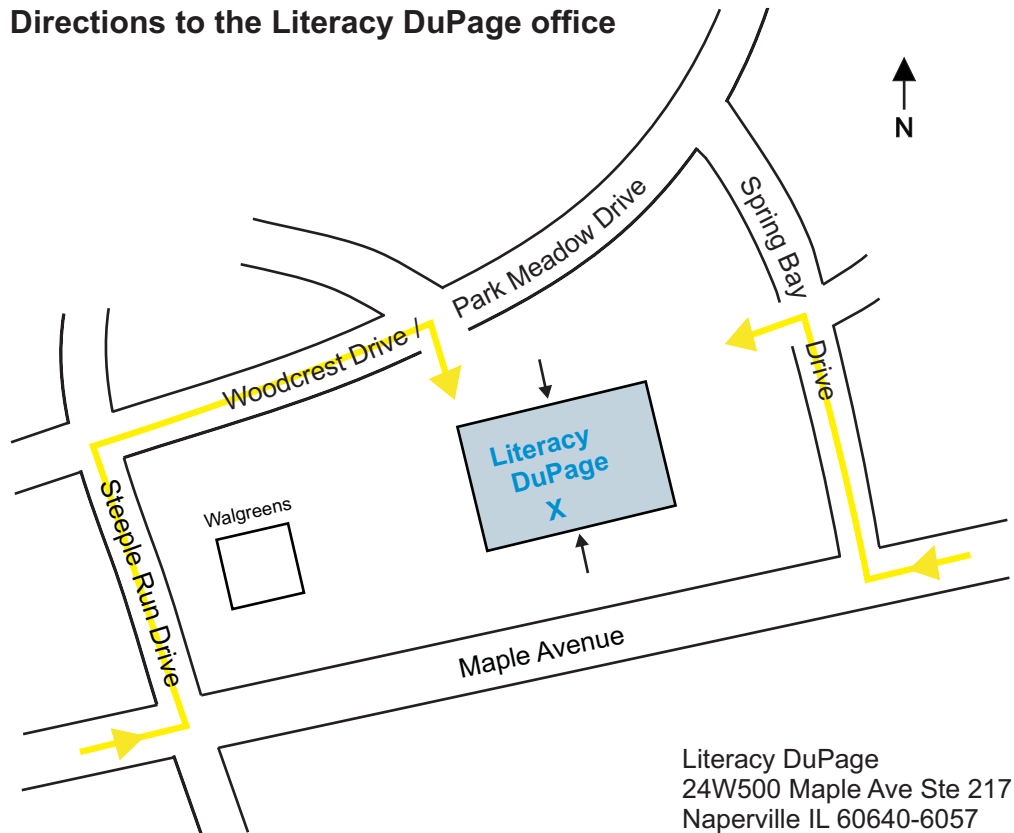

Directions to the Literacy DuPage office

The Literacy DuPage office is located on Maple Avenue between Naper Boulevard and Yackley Avenue/College Road. We are in a two-story office building on the north side of the street opposite an open field. Just west of our building, on the corner of Maple Avenue and Steeple Run Drive, is a Walgreens.

If approaching on Maple from Naper Boulevard, take a left at the first light (Steeple Run Drive) and then a right at the very next intersection (Woodcrest Drive/Park Meadow Drive). Ours is the second building on the right.

If approaching on Maple from Yackley Avenue/College Road, you first pass Benet Academy and Benedictine University and then some houses. Ours is the first office building on the right. Turn right at Spring Bay Drive (east of the office building) and then turn left into the parking lot.

The approach to the office and the parking lot is from behind – not directly off Maple. The entrances to the building are on the north and south sides.

We are on the second floor, Suite 217.